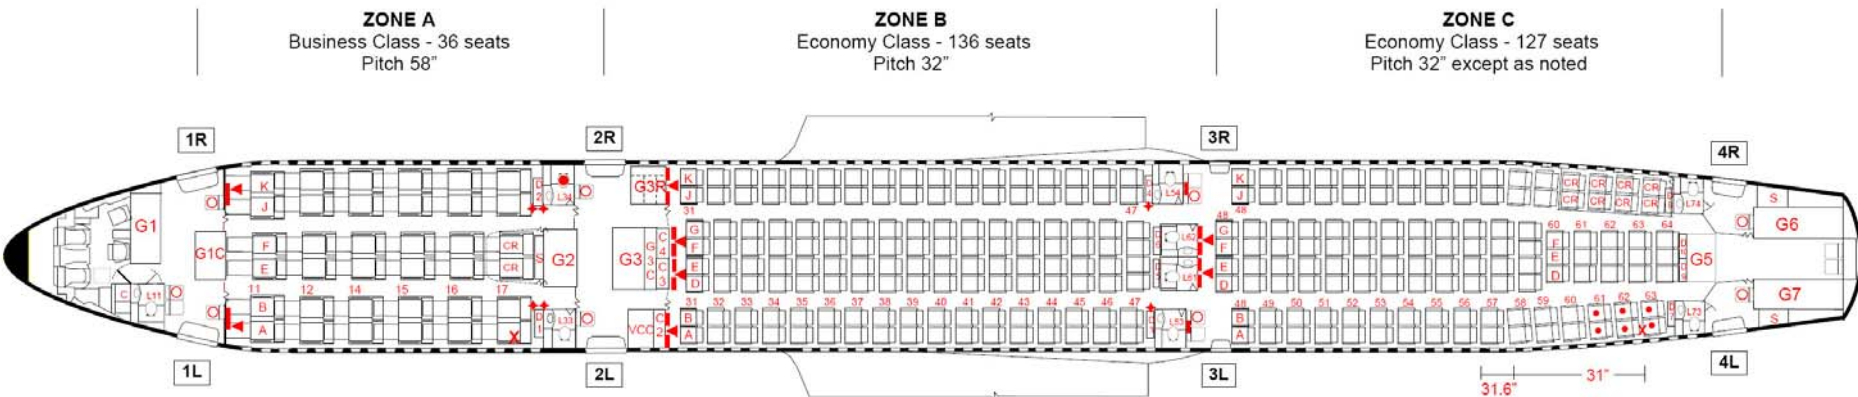

# Airbus 330-300 (330) : 3 Aircraft

Configuration : 36C / 263Y (Total 299)

# Airbus 330-300 (330)

## Seat features

Seat features	Royal Silk class	Economy class
Abreast	2-2-2	2-4-2
Pitch (inch)	58	32
Width (inch)	20	18
Recline Angle (degree)	131	122
Personal screen size (inch)	15	9
Lumbar Support & massage	Yes	No
Leg rest, Foot rest	Yes	Foot rest
Personal Stowage Bin	Yes	No
Handset & Personal Telephone	Yes	Yes
PC Power Outlet (VAC)	110	110