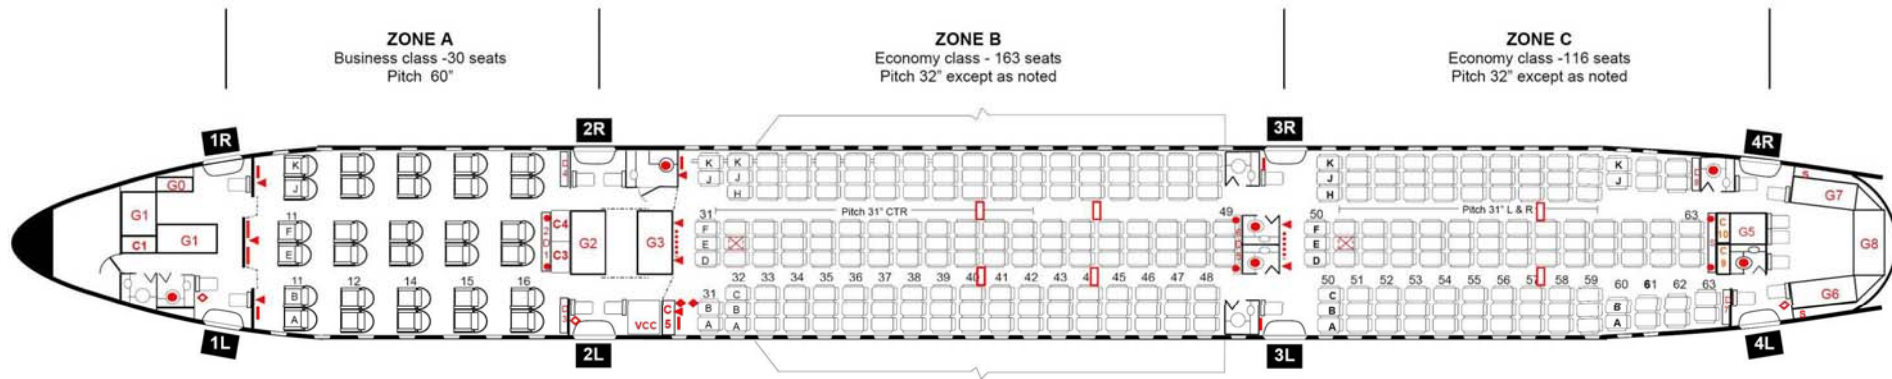

# Boeing 777-200 (772) : 8 Aircraft

Configuration : 30C / 279Y (Total 309)

---

# Boeing 777-200 (772)

## Seat features

	Royal Silk class	Economy class
Abreast	2-2-2	3-3-3
Pitch (inch)	60	32
Width (inch)	20	18
Recline Angle (degree)	170	117
Personal screen size (inch)	10.4	No
Lumbar Support & massage	Yes	No
Leg rest, Foot rest	Yes	No
Personal Stowage Bin	Yes	No
Handset & Personal Telephone	Yes	No
PC Power Outlet (VAC)	110	110